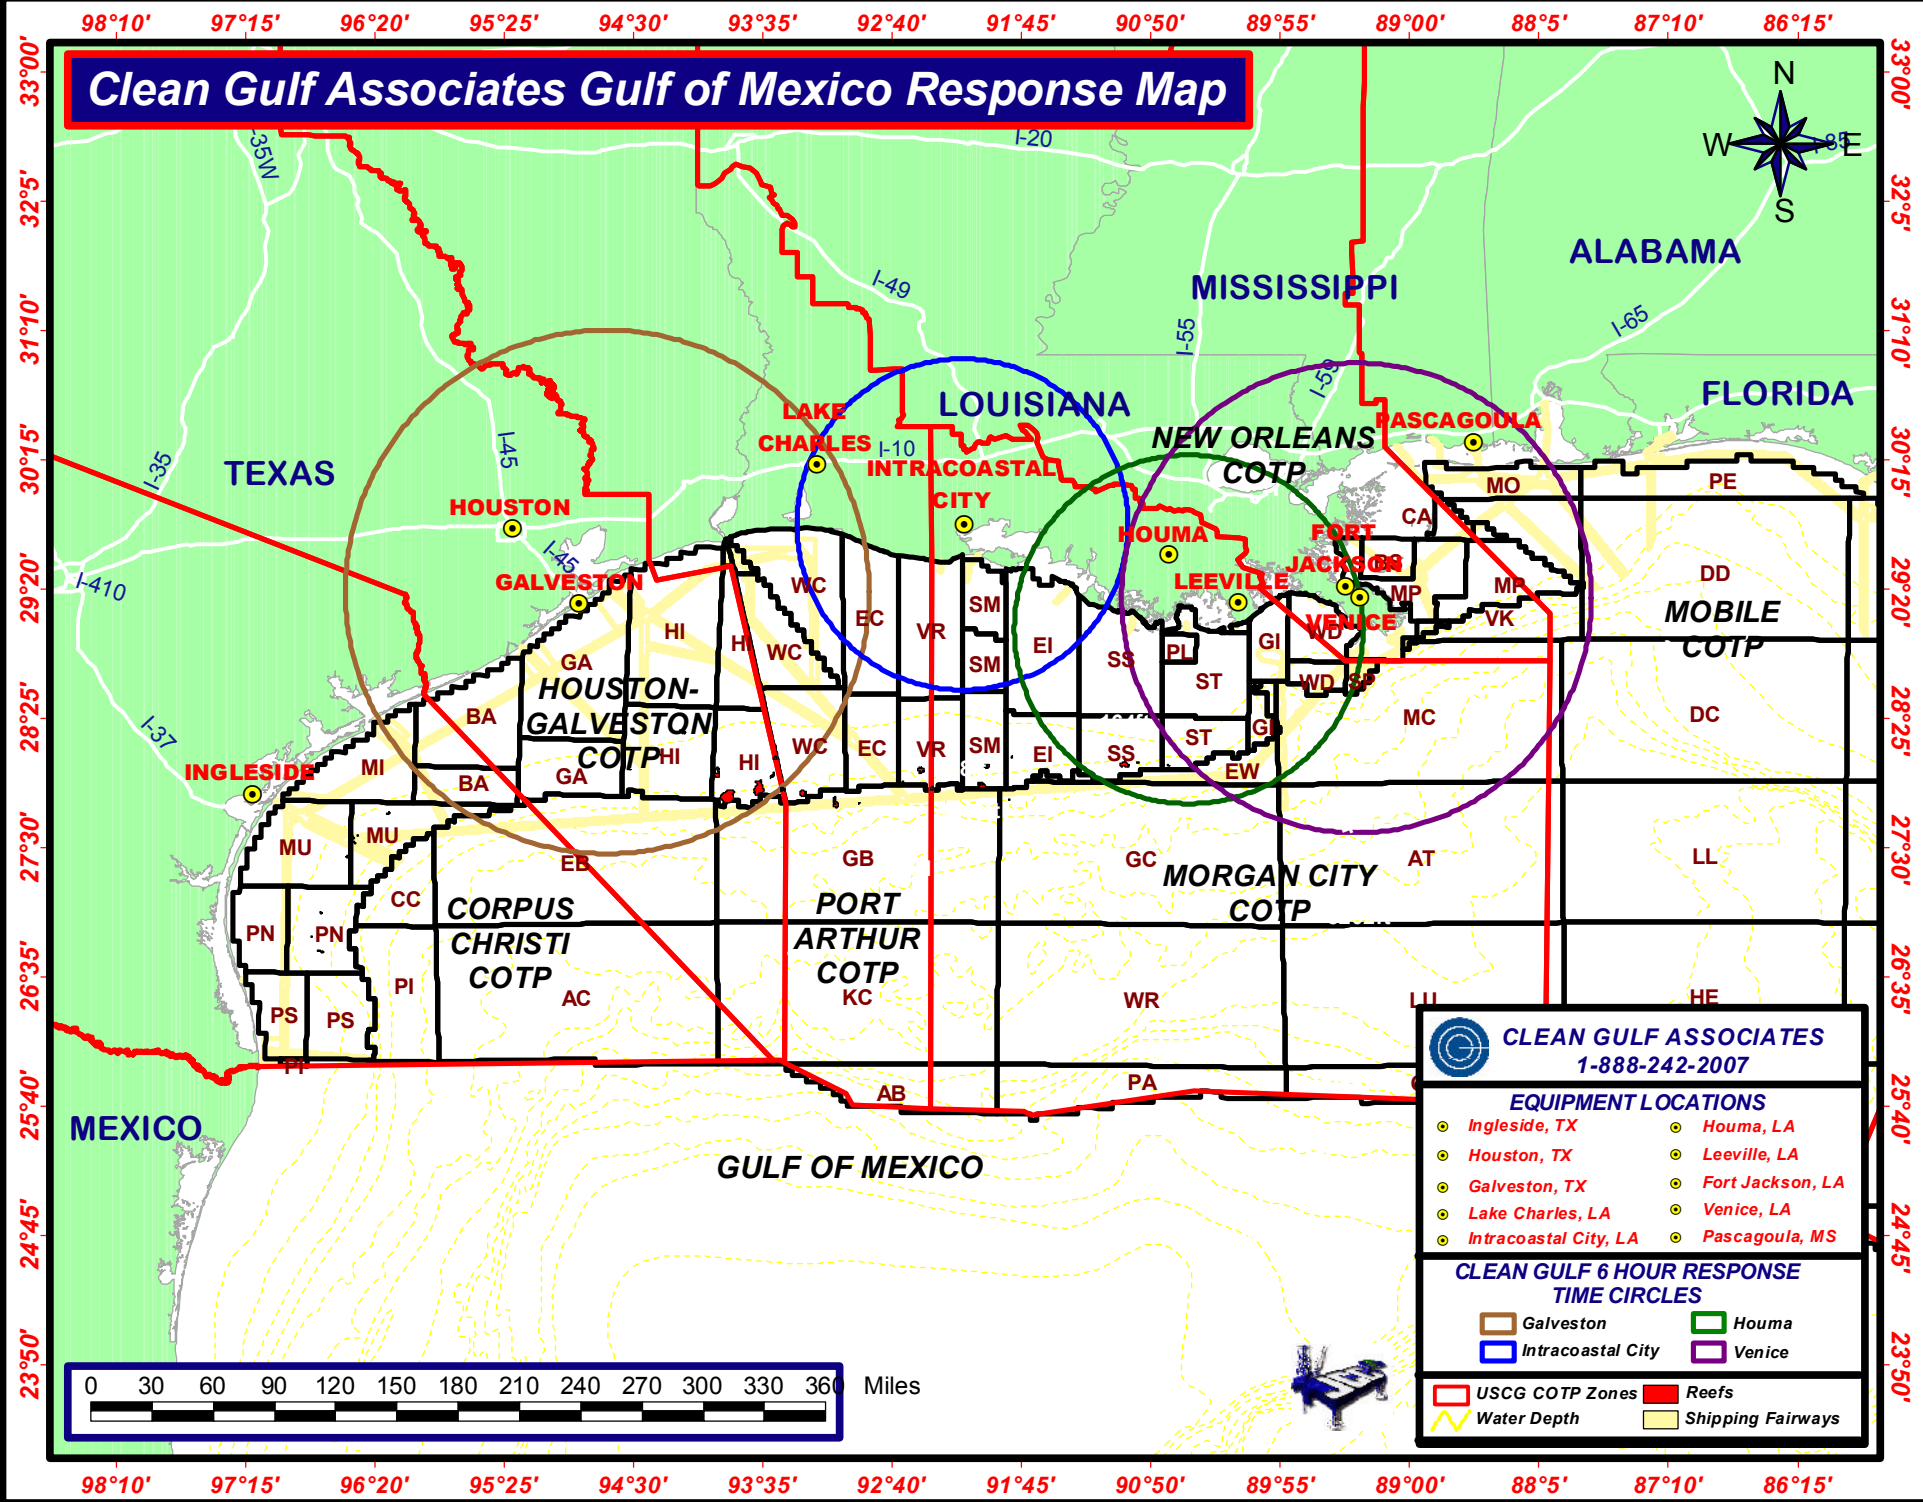

Clean Gulf Associates Gulf of Mexico Response Map

CLEAN GULF ASSOCIATES
1-888-242-2007

EQUIPMENT LOCATIONS

- Ingleside, TX
- Houston, TX
- Galveston, TX
- Lake Charles, LA
- Intracoastal City, LA
- Houma, LA
- Leeville, LA
- Fort Jackson, LA
- Venice, LA
- Pascagoula, MS

CLEAN GULF 6 HOUR RESPONSE TIME CIRCLES

- Galveston
- Intracoastal City
- Houma
- Venice

Legend:

- USCG COTP Zones
- Reefs
- Water Depth
- Shipping Fairways